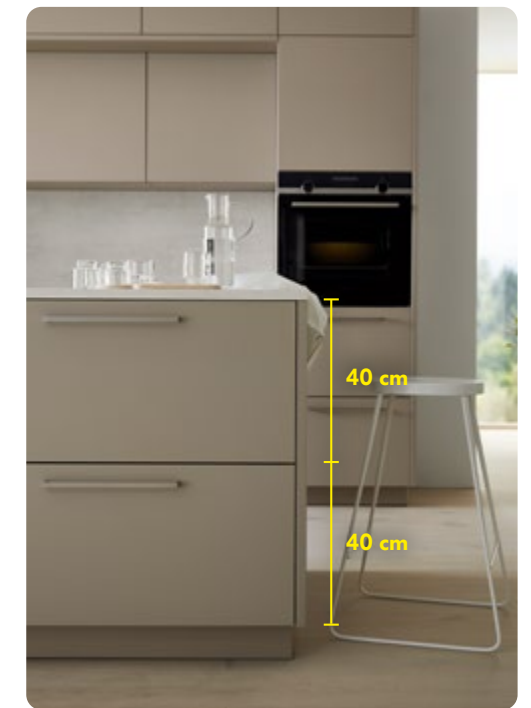

THE NEW ERA OF KITCHEN STYLE

MATRIX800
by nolte KÜCHEN

One height, many options

What we associate with our new 80 cm carcass height Matrix 800 is clean, modern design with optimised function. This innovative solution offers not just more storage space, but a plethora of options for planning, to adapt it perfectly to your specific needs.

Nolte Küchen has now been awarded the prestigious Kitchen Innovation Award 2025 for this innovation, which is presented for innovative and functional kitchen technologies.

MATRIX800
by nolte KÜCHEN

MATRIXART800
by nolte KÜCHEN