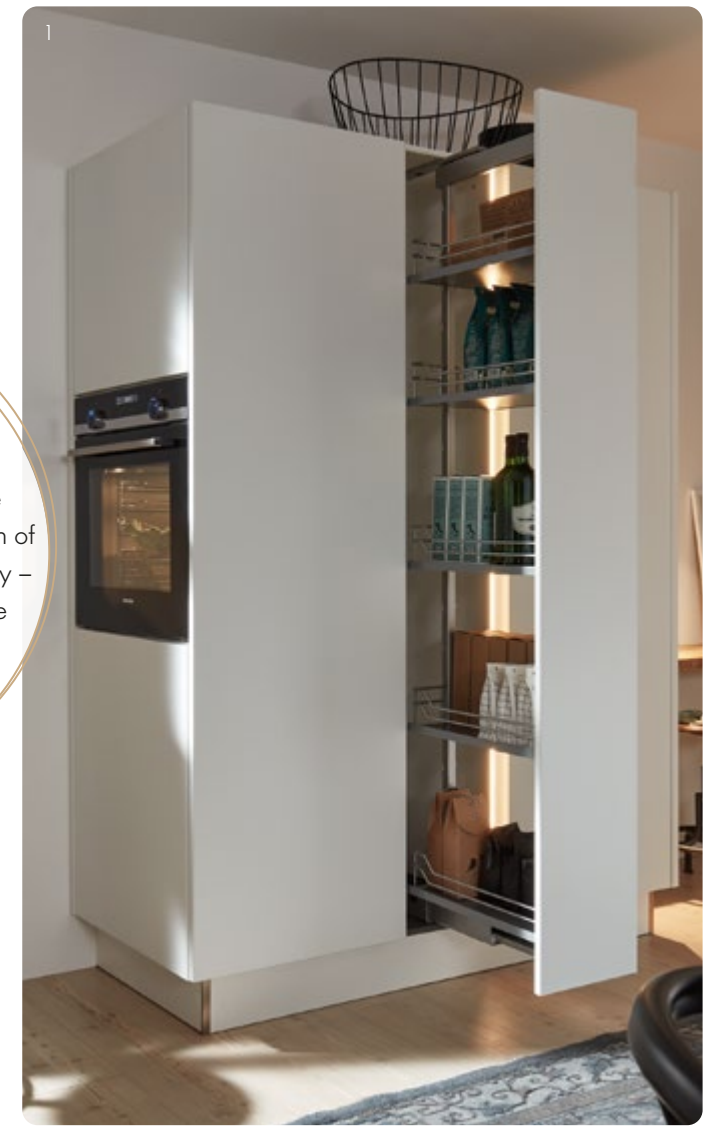

FINE LACK High-gloss white
 WORKTOP Oak ventura
 SURROUNDING ELEMENTS Oak ventura
 ARTWOOD Oak ventura

HANDLE COMBINATIONS 845
Stainless steel look

KÜCHENFRONT
ECHT LACK

25

Ingenious lighting

The illuminated MatrixArt handle recess profiles accentuate the design of your kitchen in a truly innovative way – they combine functional elegance with modern lighting technology to create an unmistakable ambiance.