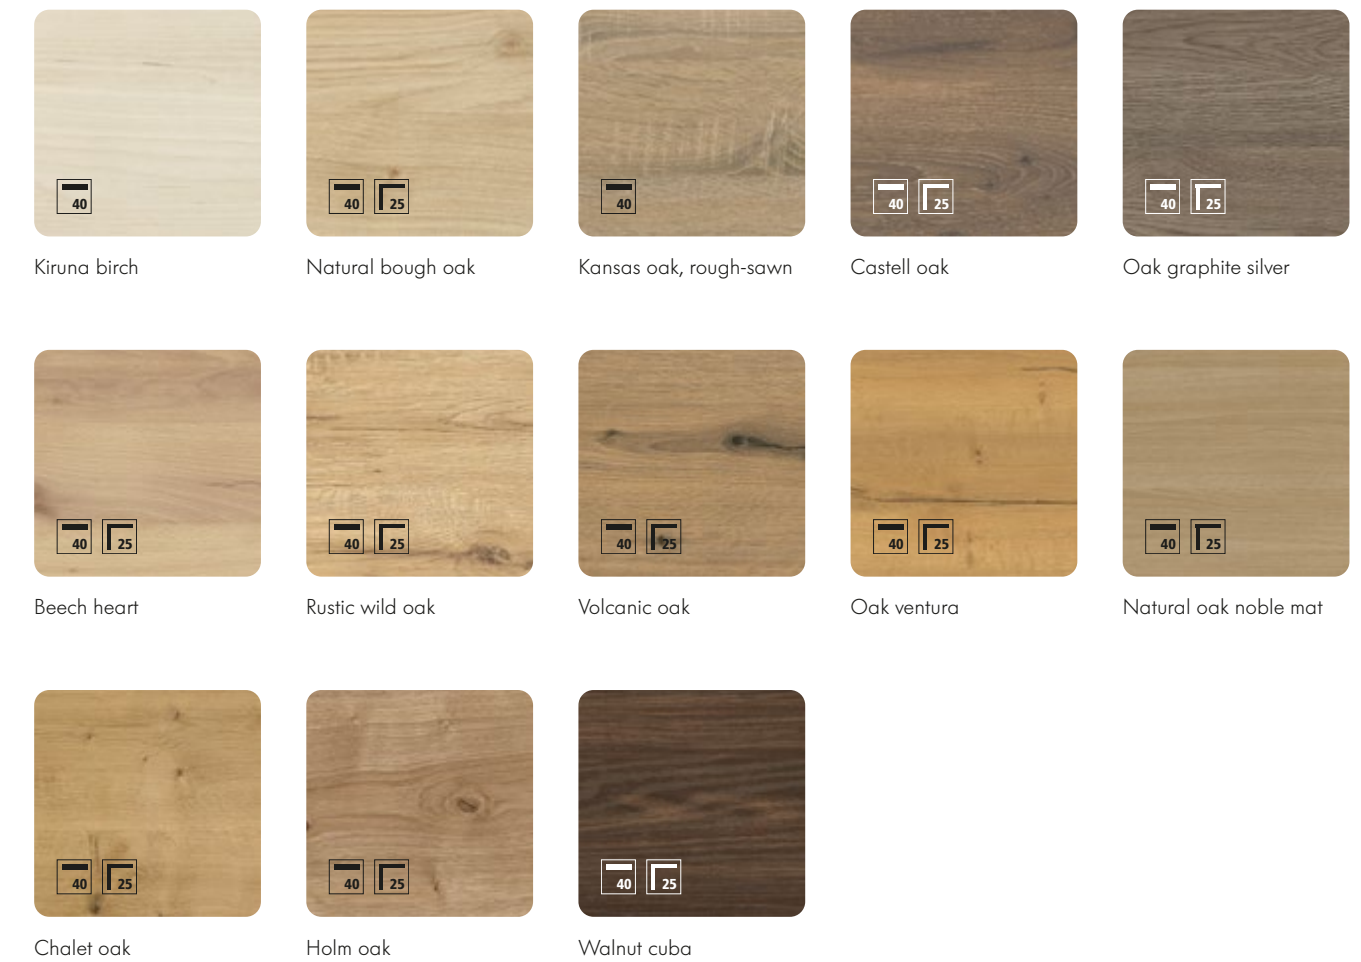

Natural charm or cool elegance – *worktops in stone look, plain coloured or in wood effect*

Once the quality is right, it's a matter of design.
For our worktops, this means: the choice is entirely yours.
Clear plain colours lend the kitchen elegance, with a
realistic stone look giving the entire room structure.
Anyone preferring a warm and cosy environment in the
kitchen sooner or later realises there is no way past
a worktop in wood effect.

Choose from a wide range of decors to suit your taste,
and all of course in a high-quality finish to meet your
exacting expectations on design. The choice is yours.