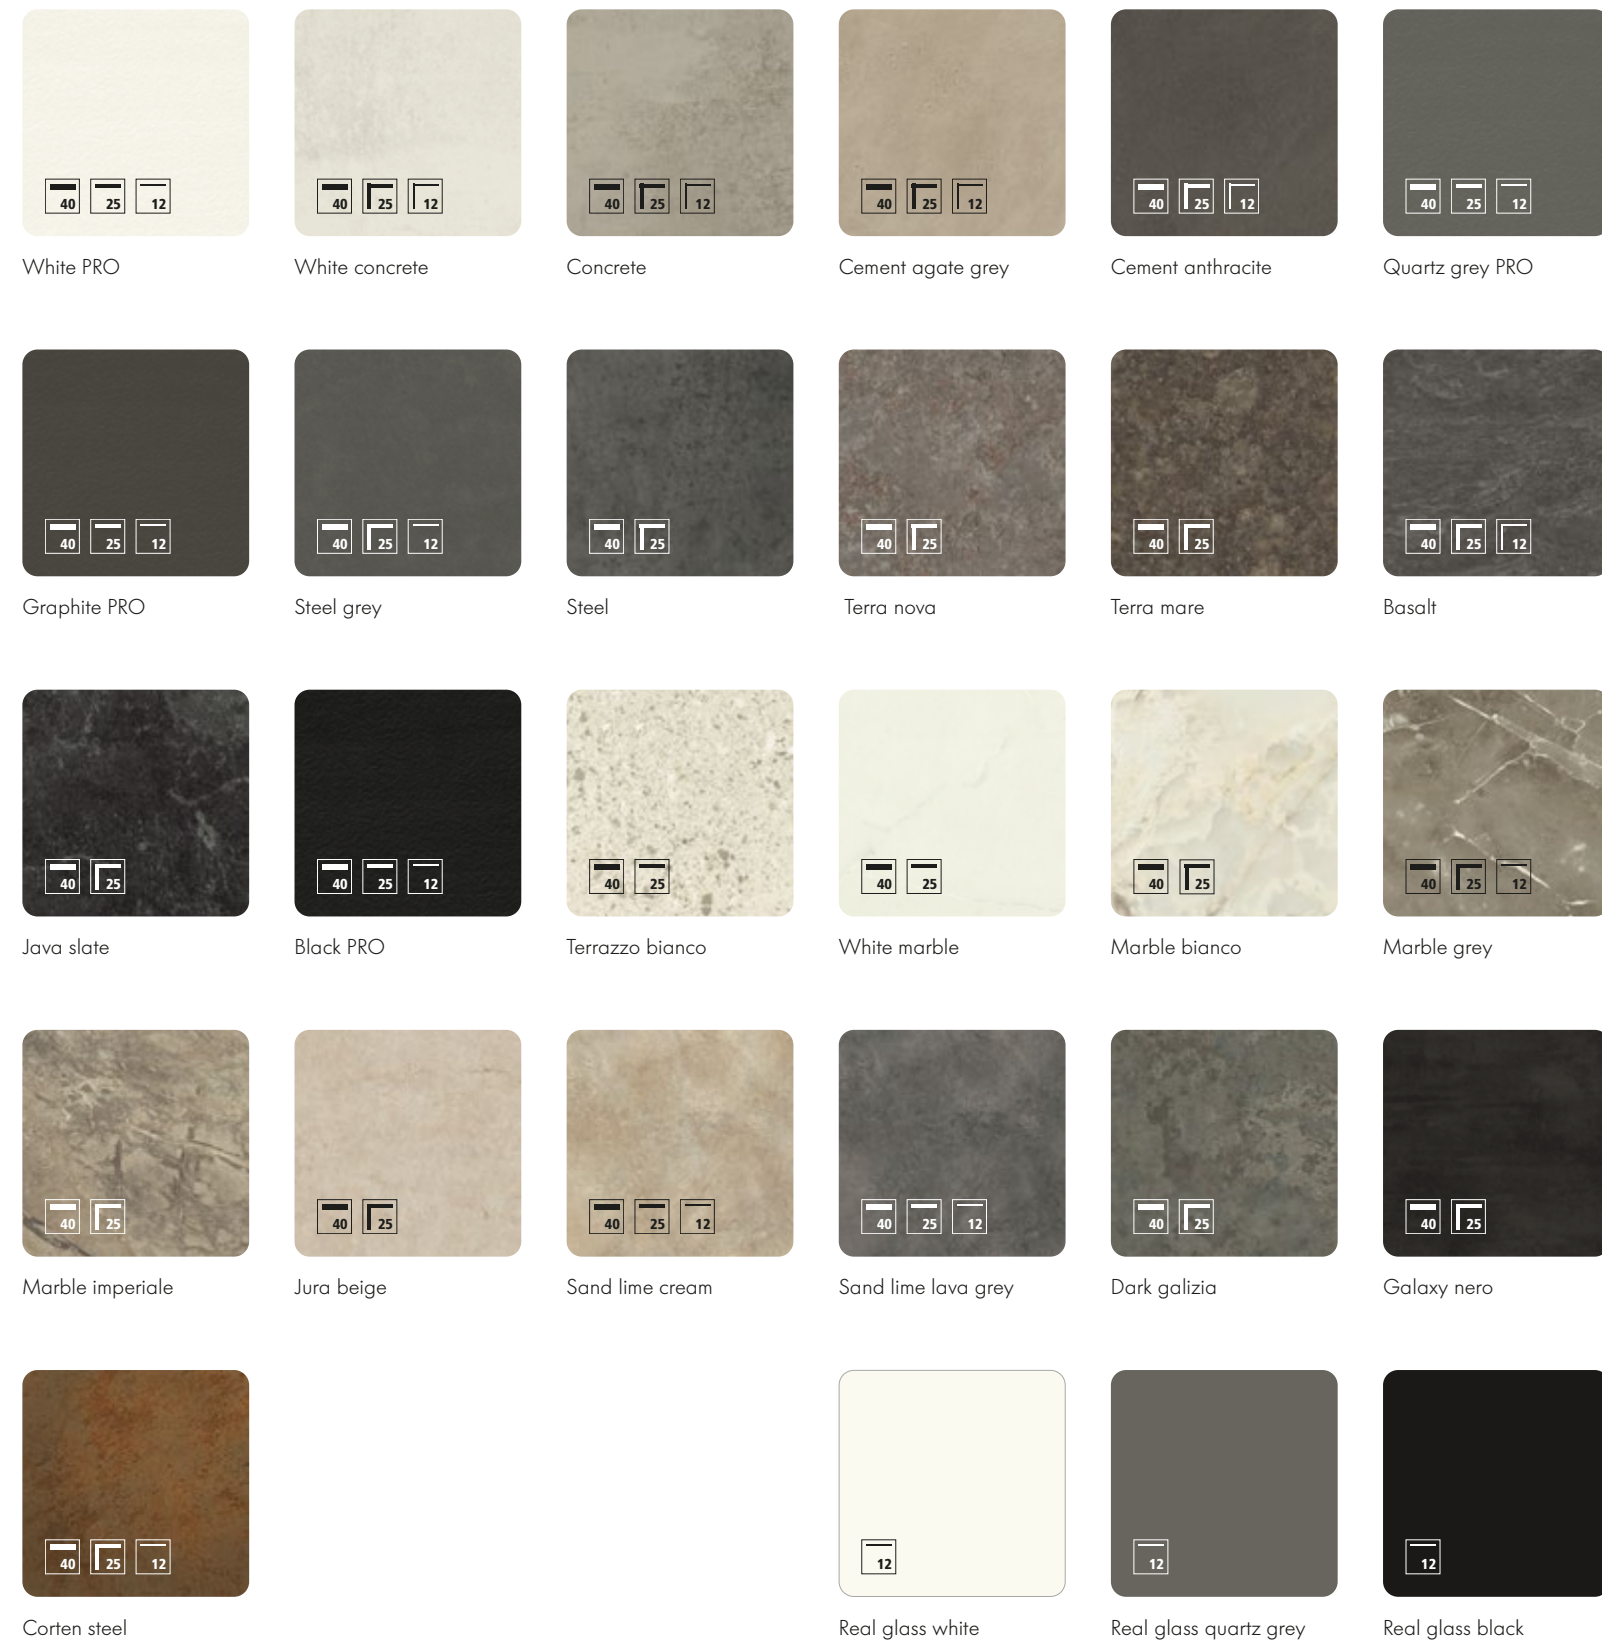

Natural charm or cool elegance – *worktops in stone look, plain coloured or in wood effect*

Once the quality is right, it's a matter of design.
For our worktops, this means: the choice is entirely yours.
Clear plain colours lend the kitchen elegance, with a
realistic stone look giving the entire room structure.
Anyone preferring a warm and cosy environment in the
kitchen sooner or later realises there is no way past
a worktop in wood effect.

Choose from a wide range of decors to suit your taste,
and all of course in a high-quality finish to meet your
exacting expectations on design. The choice is yours.