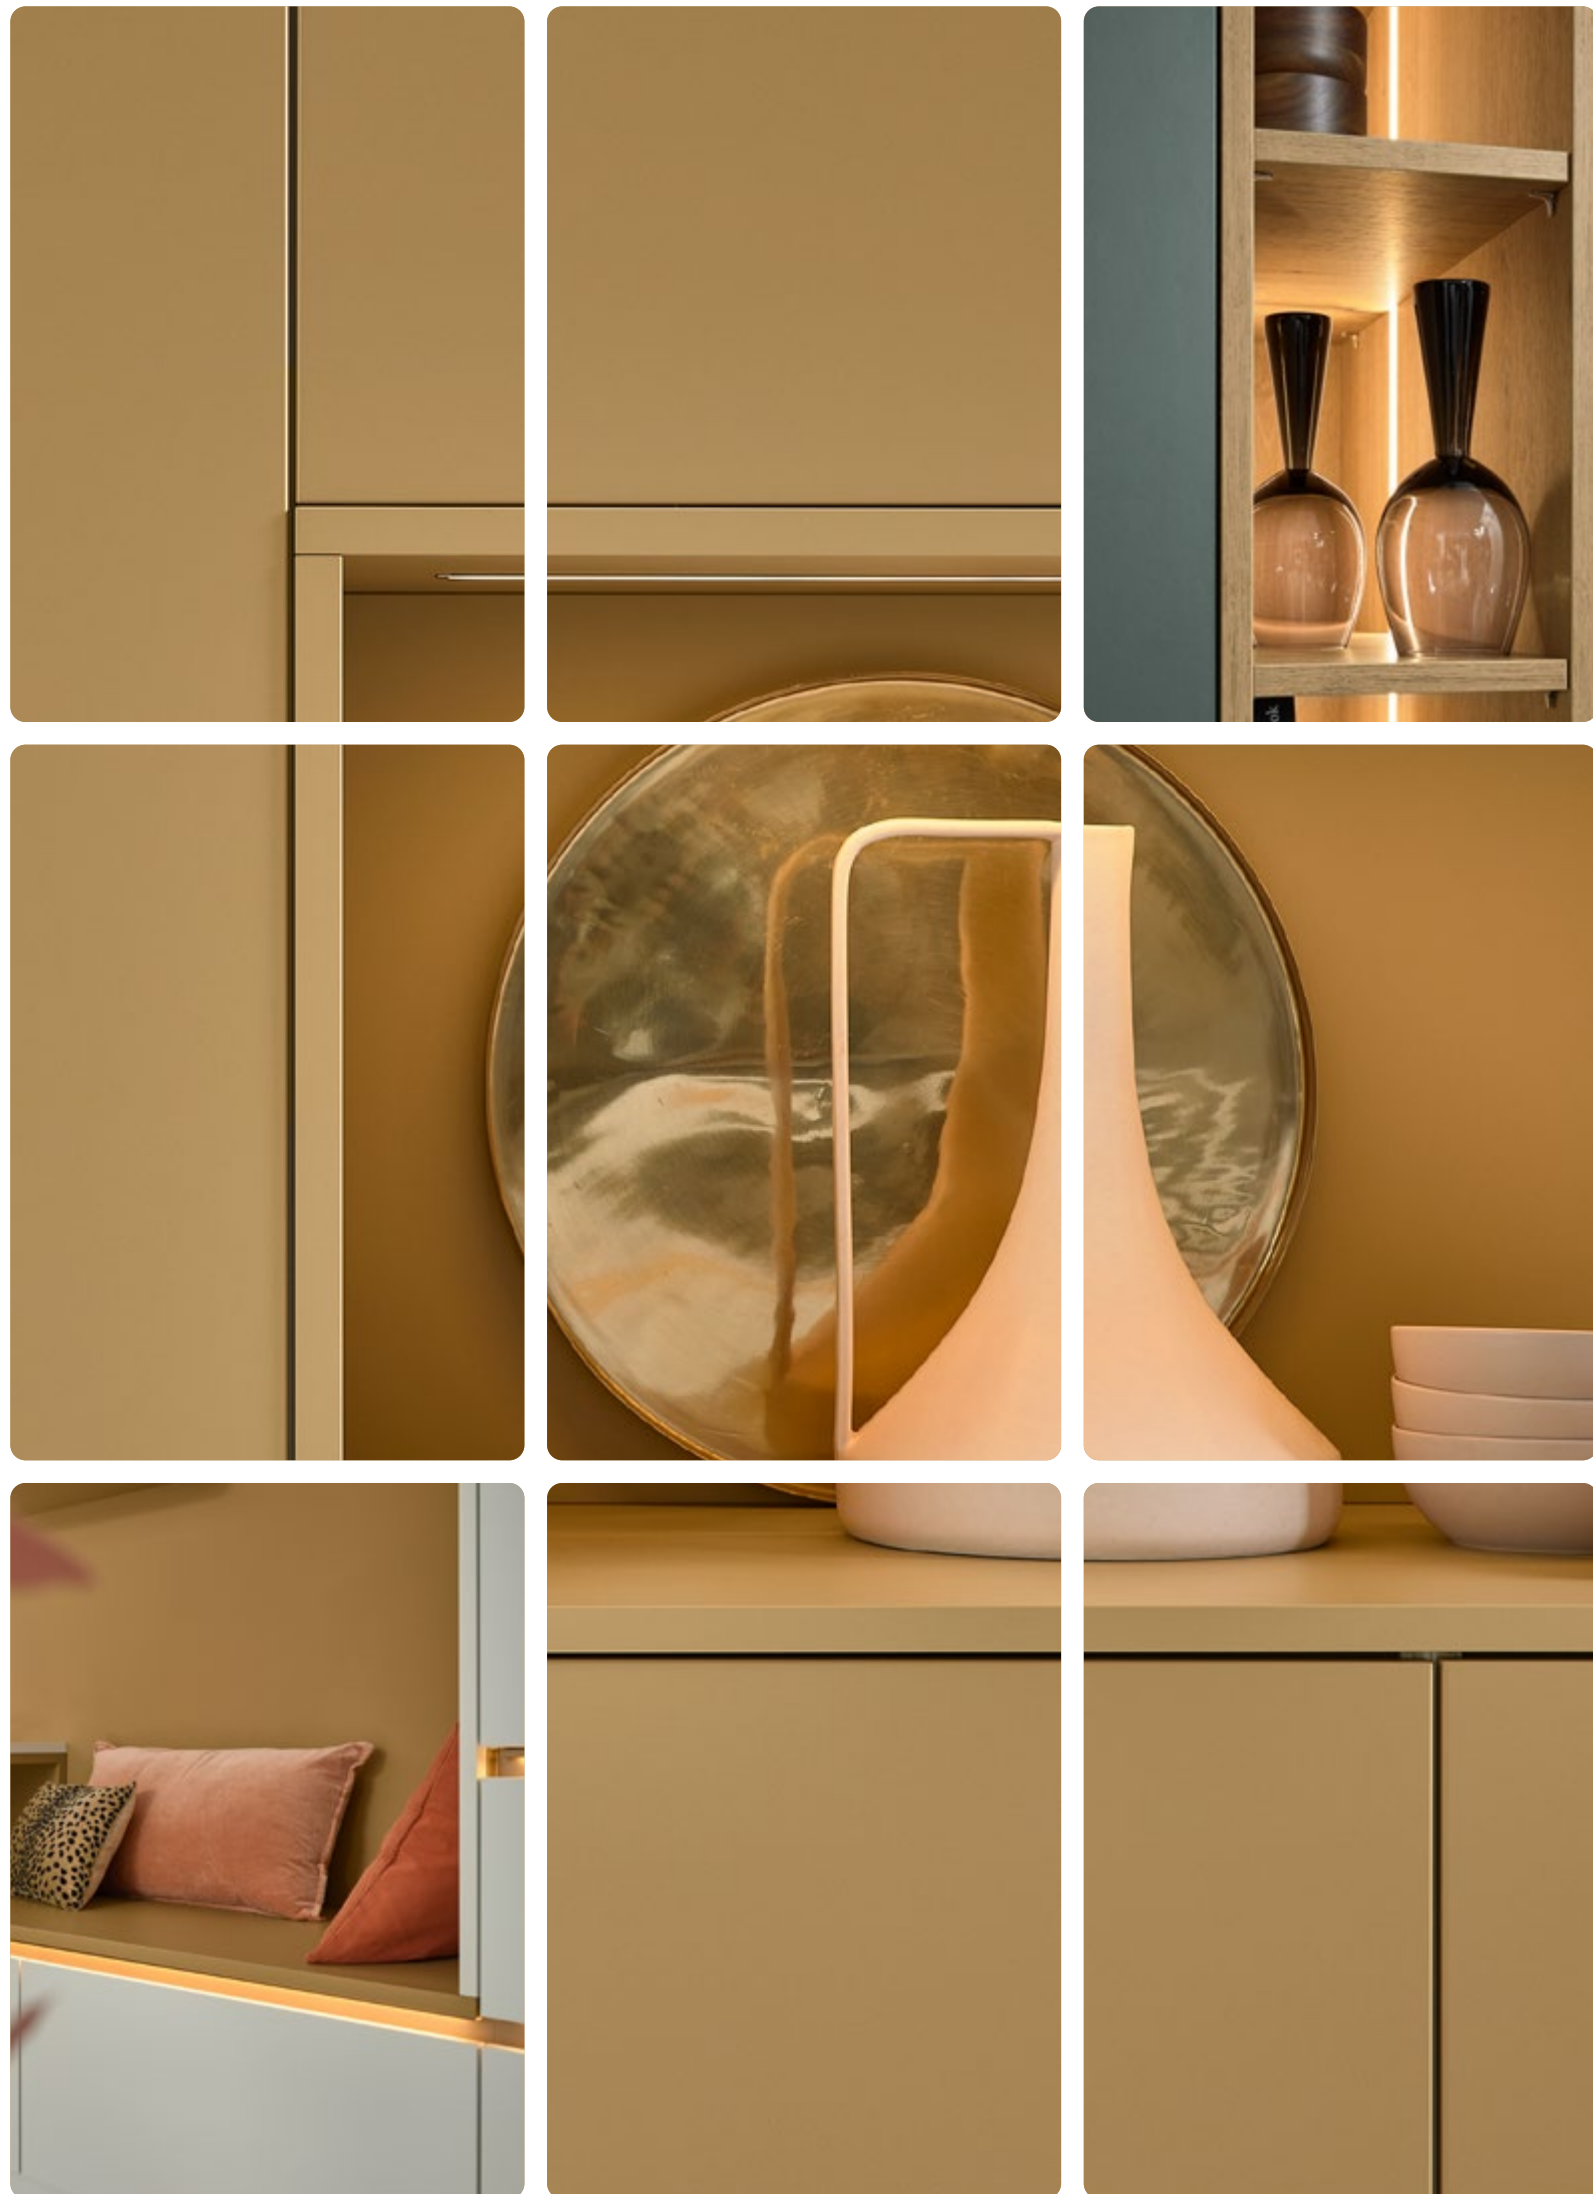

TREND.

All up to date!

Innovative materials.

On-trend colours.

Modern designs.

Caramel – one of 18 selected
colours from our mat lacquer concept.
Learn more on pages 108/109.