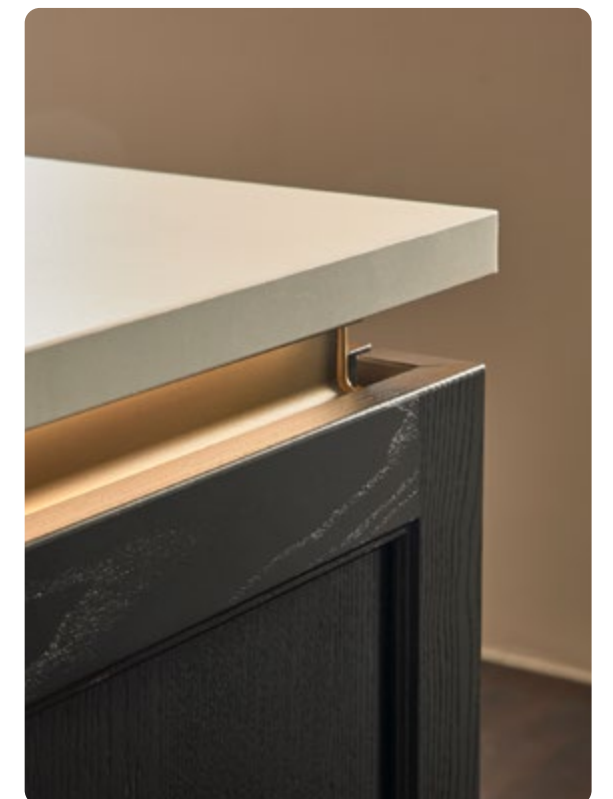

Watch this short video for a presentation of our water filtration system.

CLICK HERE

LUGANO LACK
EXCLUSIVE,
MODERN LOOK

In our mat lacquer concept, various design styles and current colour trends come together to form a harmonious unity. For even more flexibility, you can now plan a handleless country-style kitchen: our framed fronts LUGANO LACK and FRAME LACK are the first in our range to offer this option. This LUGANO LACK in black soft mat perfectly complements the high-quality mix of materials such as wood, glass, ceramic and metal. Look forward to cosy hours in a kitchen that stylishly combines design and functionality.