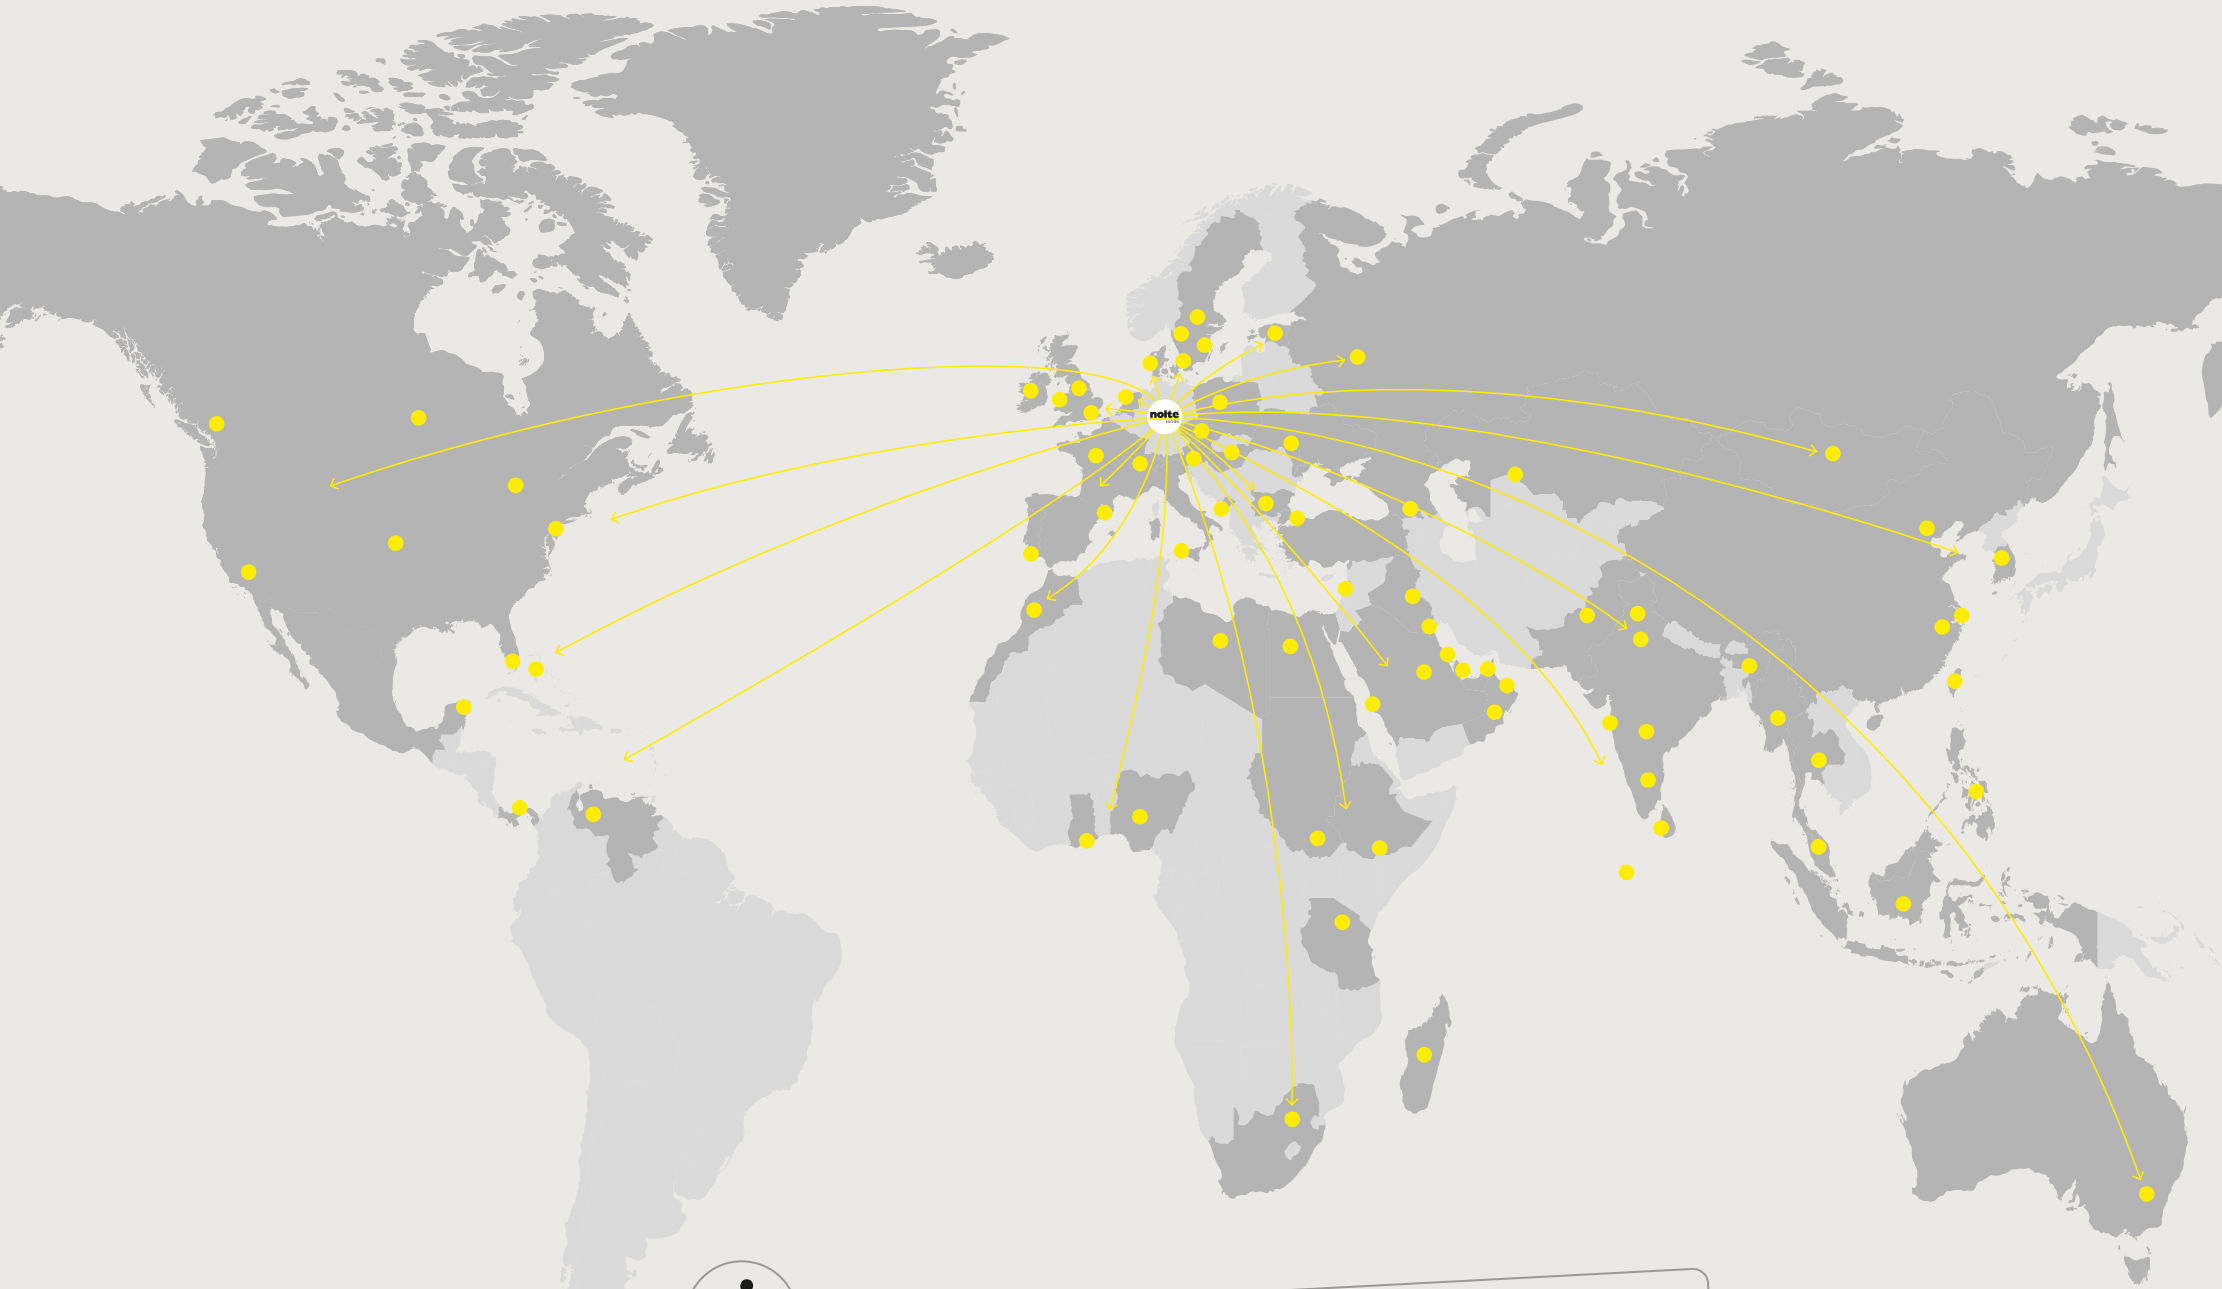

Living in the kitchen.

nolte[®]
KÜCHEN

**TREND.
COUNTRY-STYLE.
TIMELESS.**

*Huge selection of decors.
Plenty of planning options.
Valuable advice and
inspiration.*

i At home all across the globe: since it was founded in 1958, Nolte Küchen has evolved to become a leading manufacturer of fitted kitchens. This period also saw the emergence of numerous innovations that subsequently became the industry's worldwide standard. Our Nolte kitchens are manufactured on a production site measuring over 113,000 m² in Löhne and Melle. Here, our "Made in Germany" quality promise is part and parcel of our worldwide success.